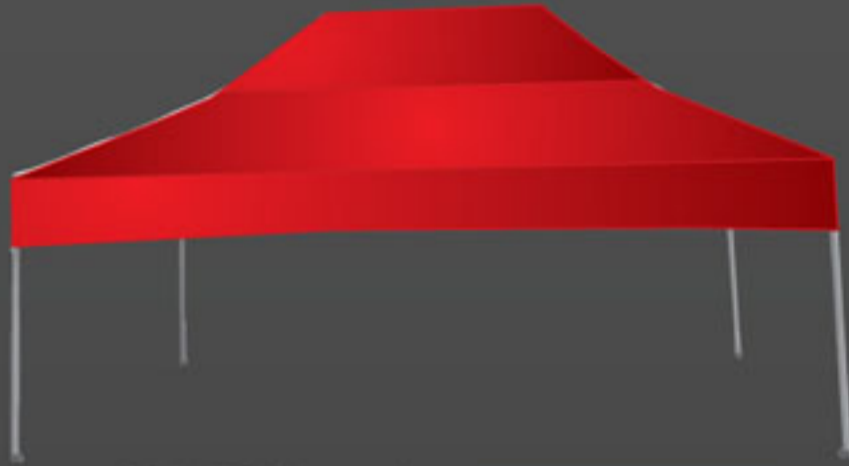

- Aluminium / Steel Unit
- With Guarantee
- 3000 x 3000mm

GAZEBO SIDE WALLS

- Optional Extra
- Price Excludes Gazebo
- Price is Per Single Wall

2 metre

3 metre

4.5 metre

6 metre

GAZEBO 4.5 x 3m