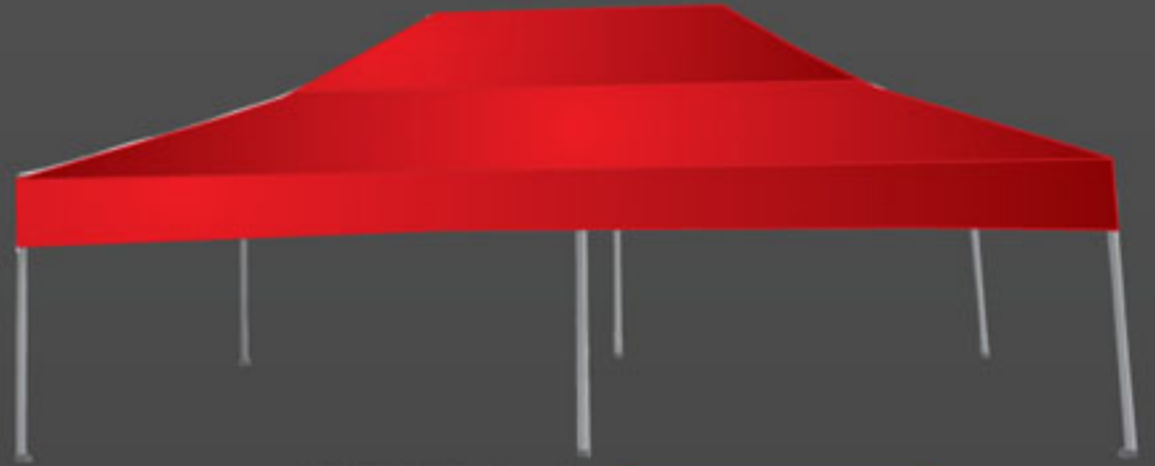

GAZEBO 6 x 3m

Aluminium Unit

- Aluminium Unit
- With Guarantee
- 6000 x 3000mm